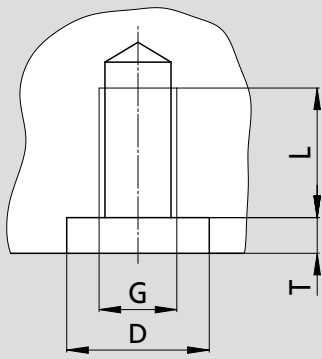

- Single quick-actuation for the rapid opening and closing
- Fully sealed

SMW-AUTOBLOK Type	D ^{H7}	G	L	T ^{+0.2}
Clamping pin Basic M12				
Adapter Ø18	18	M12	20	5.5
Adapter Ø20	20	M12	20	5.5
Adapter Ø22	22	M12	20	5.5
Adapter Ø24	24	M12	20	5.5
Adapter Ø25	25	M12	20	5.5
Clamping pin Basic M16				
Adapter Ø20	20	M16	25	5.5
Adapter Ø22	22	M16	25	5.5
Adapter Ø24	24	M16	25	5.5
Adapter Ø25	25	M16	25	5.5